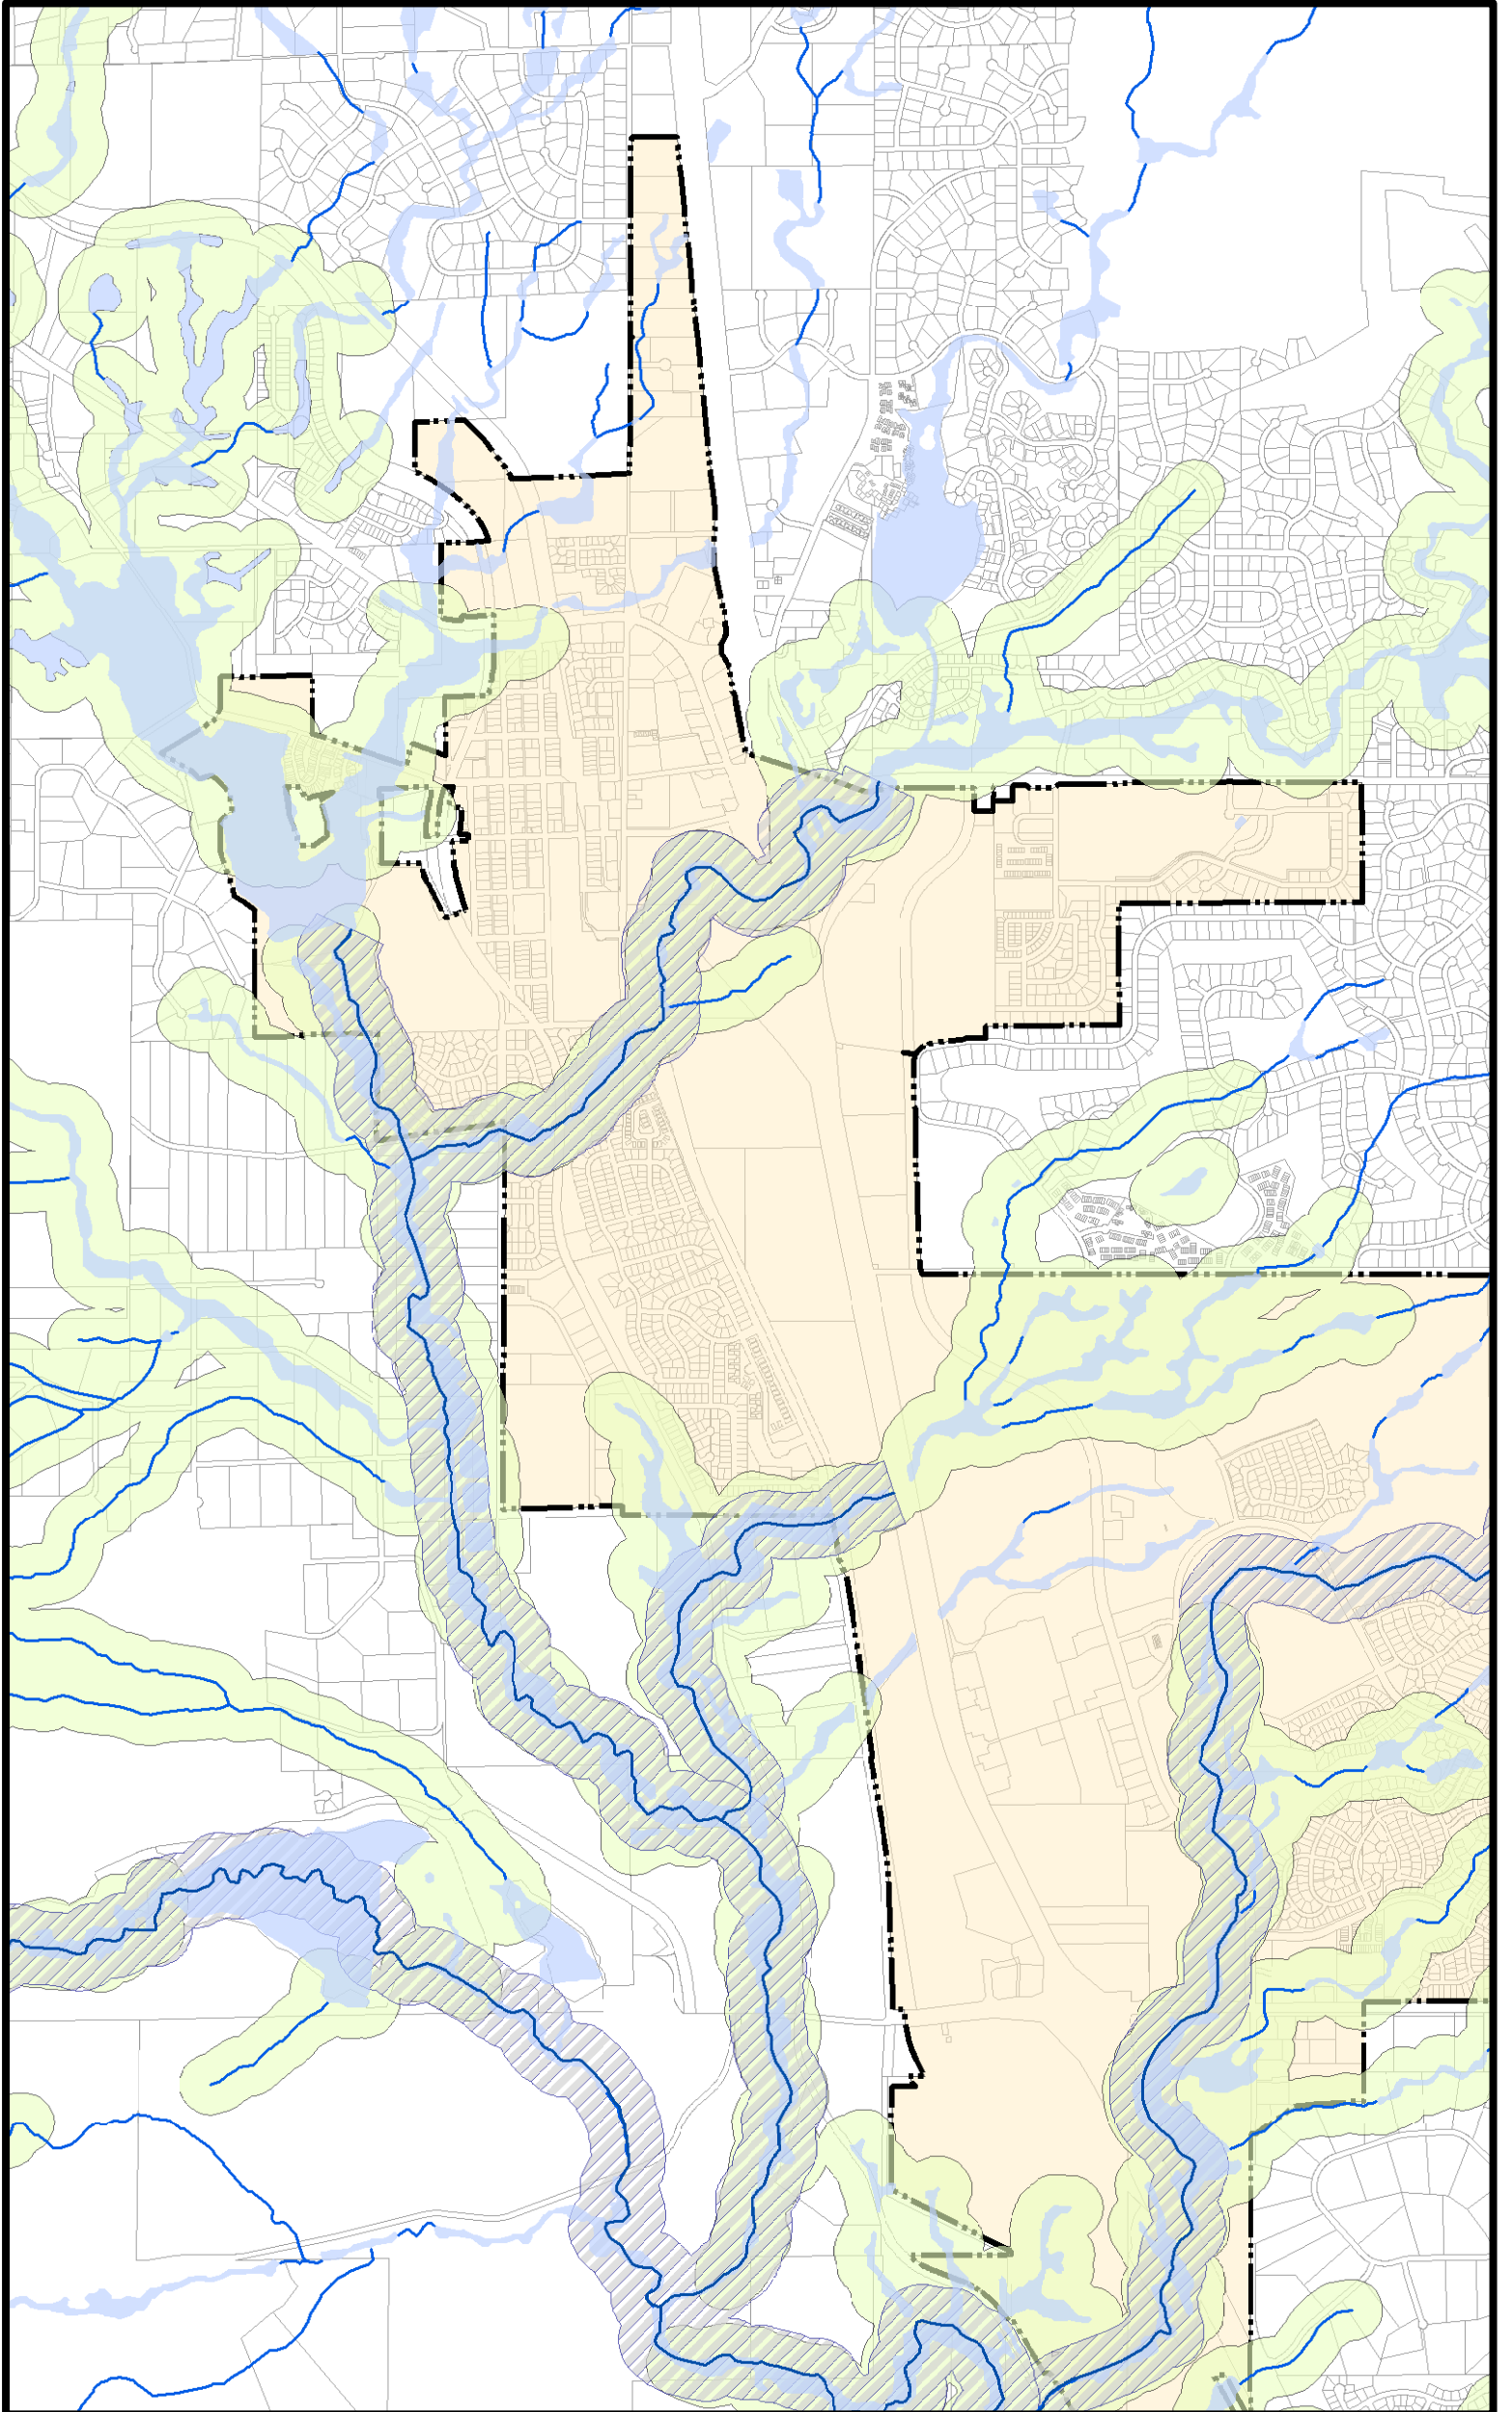

KEY MAP

TOWN OF MONUMENT

Preble's Meadow Jumping Mouse

- Legend**
- PMJM Streams
 - Riparian Lines - CPW
 - Riparian Areas - CPW
 - PMJM Critical Habitat - USFWS
 - Colorado Occupied Range 2005
 - Parcels 2009

0 1,000 2,000 3,000 4,000 Feet